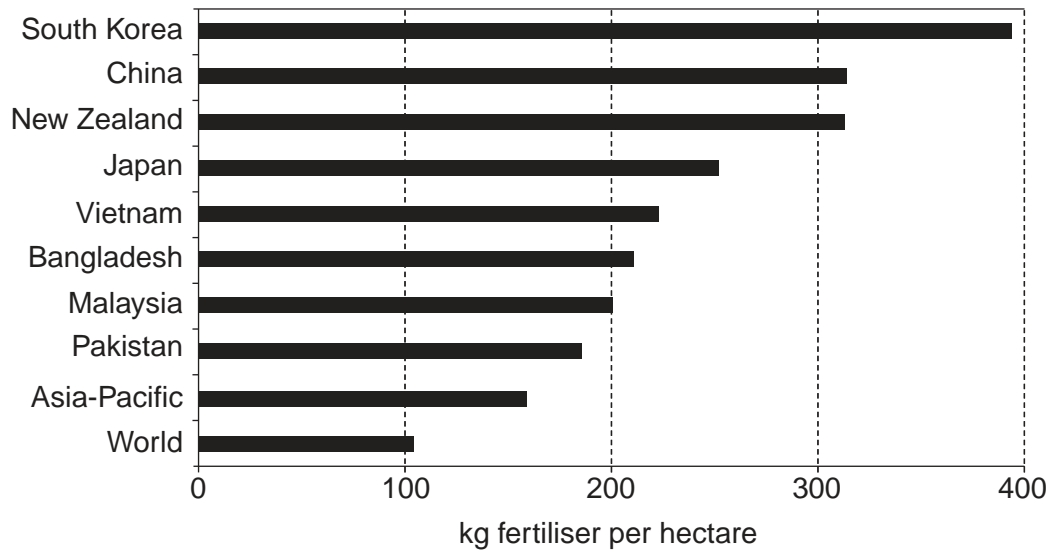

Countries in Asia-Pacific with the most intensive agriculture in terms of fertiliser* input, 2005

* organic fertilisers, such as dung, and inorganic (artificial) fertilisers

Fig. 2 for Question 4

The Amarakaeri Communal Reserve (RCA), Peru, South America, 2005

Country size shows the proportion of the world's gross domestic product (GDP), in US dollars, adjusted for purchasing power parity (PPP), predicted to be produced there in 2015. Land area of the countries is shown below, for comparison.